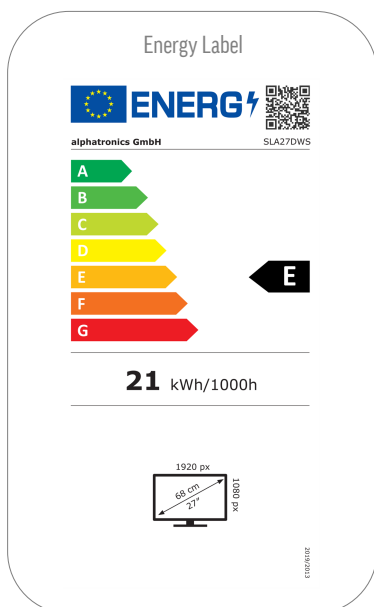

MODEL	SLA27DWS		
UPDATE	OTA (Over The Air) update	•	
	Manual update via USB	-	
POWER SUPPLY	Input voltage	10,5 - 30 V DC	
	On/off switch	•	
	Power consumption kWh/1000h	21	
	Power consumption standby	< 0.5 W	
	Energy efficiency class	E	
	EPREL registration number	2116155	
FEATURES	Sleep timer	•	
	Multilingual OSD menu	•	
	Parental control	•	
	LG Channels / LG Fitness	•/•	
	Smart Home: Matter IoT	•	
	Apple AirPlay / HomeKit	•/•	
	PROTECTION	Corrosion protected electronics	•
	Overvoltage protection	•	
	Reverse polarity protection	•	
GENERAL	Dimensions with base (W x H x D)	612 x 415 x 175 mm	
	Dimensions without base (W x H x D)	612 x 390 x 52 mm	
	Weight (with/without base in kg)	6.10 kg / 5.60 kg	
	Housing color	black brushed	
	VESA standard	100 x 100 mm	
	Repairability Index (France)	6,5 INDICE DE RÉPARABILITÉ	
APPROVALS	CE, UKCA, ECE-R10 (E57*10R06/03*1038)		
EAN CODE	Product ID	SLA27DWS	
	Internal item number	991497	
	EAN	4260037135885	

ACCESSORIES

TV set, remote control, DVD remote control, DVB-T2 aerial (AN5), 12 cigarette lighter cable (ProCar), mounting accessories, operating instructions | Note! The included accessories may vary slightly depending on the region, dealer or equipment variant.