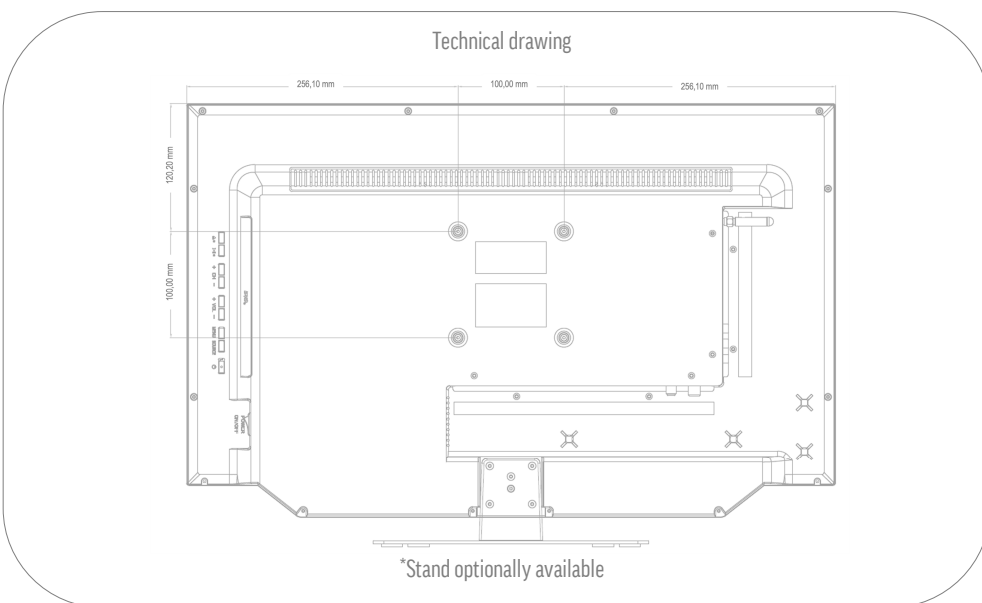

MODEL	SLA27DWS		
UPDATE	OTA (Over The Air) update	•	
	Manual update via USB	-	
POWER SUPPLY	Input voltage	10,5 - 30 V DC	
	On/off switch	•	
	Power consumption kWh/1000h	21	
	Power consumption standby	< 0.5 W	
	Energy efficiency class	E	
	EPREL registration number	2116155	
FEATURES	Sleep timer	•	
	Multilingual OSD menu	•	
	Parental control	•	
	LG Channels / LG Fitness	•/•	
	Smart Home: Matter IoT	•	
	Apple AirPlay / HomeKit	•/•	
	PROTECTION	Corrosion protected electronics	•
	Overvoltage protection	•	
	Reverse polarity protection	•	
GENERAL	Dimensions with base (W x H x D)	612 x 415 x 175 mm	
	Dimensions without base (W x H x D)	612 x 390 x 52 mm	
	Weight (with/without base in kg)	6.10 kg / 5.60 kg	
	Housing color	black brushed	
	VESA standard	100 x 100 mm	
	Repairability Index (France)	6,5 INDICE DE RÉPARABILITÉ	
APPROVALS	CE, UKCA, ECE-R10 (E57*10R06/03*1038)		
EAN CODE	Product ID	SLA27DWS	
	Internal item number	991497	
	EAN	4260037135885	

ACCESSORIES

TV set, remote control, DVD remote control, DVB-T2 aerial (AN5), 12 cigarette lighter cable (ProCar), mounting accessories, operating instructions | Note! The included accessories may vary slightly depending on the region, dealer or equipment variant.