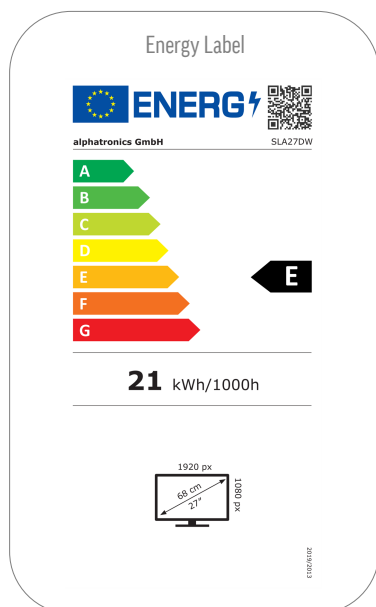

MODEL	SLA27DW		
UPDATE	OTA (Over The Air) update	•	
	Manual update via USB	-	
POWER SUPPLY	Input voltage	10,5 - 30 V DC	
	On/off switch	•	
	Power consumption kWh/1000h	21	
	Power consumption standby	< 0.5 W	
	Energy efficiency class	E	
	EPREL registration number	1774886	
FEATURES	Sleep timer	•	
	Multilingual OSD menu	•	
	Parental control	•	
	LG Channels / LG Fitness	•/•	
	Smart Home: Matter IoT	•	
	Apple AirPlay / HomeKit	•/•	
	PROTECTION	Corrosion protected electronics	•
	Overvoltage protection	•	
	Reverse polarity protection	•	
GENERAL	Dimensions with base (W x H x D)	622 x 430 x 175 mm	
	Dimensions without base (W x H x D)	622 x 395 x 55 mm	
	Weight (with/without base in kg)	5.60 kg / 5.40 kg	
	Housing color	black brushed	
	VESA standard	100 x 100 mm	
	Repairability Index (France)	6,5 INDICE DE RÉPARABILITÉ	
APPROVALS	CE, UKCA, ECE-R10 (E57*10R06/02*0574)		
EAN CODE	Product ID	SLA27DW	
	Internal item number	990979	
	EAN	4260037135045	

ACCESSORIES

TV set, remote control, DVD remote control, DVB-T2 aerial (AN5), 12 cigarette lighter cable (ProCar), mounting accessories, operating instructions | Note! The included accessories may vary slightly depending on the region, dealer or equipment variant.