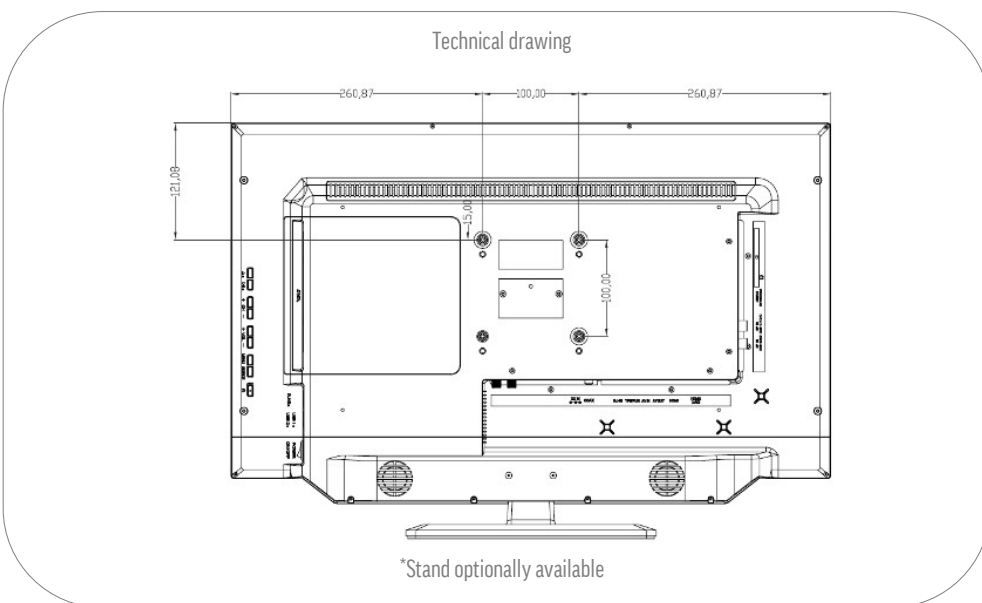

MODEL	SLA27DW		
UPDATE	OTA (Over The Air) update	•	
	Manual update via USB	-	
POWER SUPPLY	Input voltage	10,5 - 30 V DC	
	On/off switch	•	
	Power consumption kWh/1000h	21	
	Power consumption standby	< 0.5 W	
	Energy efficiency class	E	
	EPREL registration number	1774886	
FEATURES	Sleep timer	•	
	Multilingual OSD menu	•	
	Parental control	•	
	LG Channels / LG Fitness	•/•	
	Smart Home: Matter IoT	•	
	Apple AirPlay / HomeKit	•/•	
	PROTECTION	Corrosion protected electronics	•
	Overvoltage protection	•	
	Reverse polarity protection	•	
GENERAL	Dimensions with base (W x H x D)	622 x 430 x 175 mm	
	Dimensions without base (W x H x D)	622 x 395 x 55 mm	
	Weight (with/without base in kg)	5.60 kg / 5.40 kg	
	Housing color	black brushed	
	VESA standard	100 x 100 mm	
	Repairability Index (France)	6,5 INDICE DE RÉPARABILITÉ	
APPROVALS	CE, UKCA, ECE-R10 (E57*10R06/02*0574)		
EAN CODE	Product ID	SLA27DW	
	Internal item number	990979	
	EAN	4260037135045	

ACCESSORIES

TV set, remote control, DVD remote control, DVB-T2 aerial (AN5), 12 cigarette lighter cable (ProCar), mounting accessories, operating instructions | Note! The included accessories may vary slightly depending on the region, dealer or equipment variant.