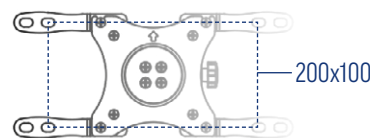

Model

alphatronics PRO 1 FLEX

Pivot point	2
Wall clearance	approx. 23,6 cm
Load capacity	15 kg
Weight	1,32 kg
Lockings	3
VESA - Norm	75x75, 100x100, 200x100, 200x200
Horizontal tilt angle	+ 90° ~ - 90°
Vertikal tilt angle	+ 55° ~ - 45°
Compatibility	to all alphatronics TVs and up to max. 43" / 108 cm screen diagonal

Spirit level

For the perfect assembly

Flexible MAXVIEW SAT-cable
with F-connectors, 1.5m in black

MAXVIEW

VESA Extender

VESA Norm
75x75, 100x100, 200x100, 200x200

Compatible with all
alphatronics TVs and up to max.
43" / 108 cm Screen diagonal

Weight
max. 15 kg

Universally pivotable
+55° / -45° ± 90°