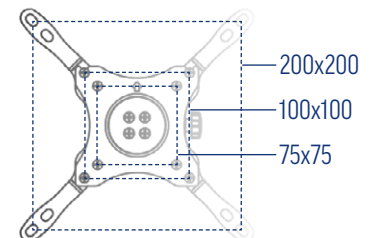

Model

alphatronics PRO 1 FLEX

Pivot point	2
Wall clearance	approx. 23,6 cm
Load capacity	15 kg
Weight	1,32 kg
Lockings	3
VESA - Norm	75x75, 100x100, 200x100, 200x200
Horizontal tilt angle	+ 90° ~ - 90°
Vertikal tilt angle	+ 55° ~ - 45°
Compatibility	to all alphatronics TVs and up to max. 43" / 108 cm screen diagonal

Spirit level

For the perfect assembly

Flexible MAXVIEW SAT-cable
with F-connectors, 1.5m in black

MAXVIEW

VESA Extender

VESA Norm
75x75, 100x100, 200x100, 200x200

Compatible with all
alphatronics TVs and up to max.
43" / 108 cm Screen diagonal

Weight
max. 15 kg

Universally pivotable
+55° / -45° ± 90°