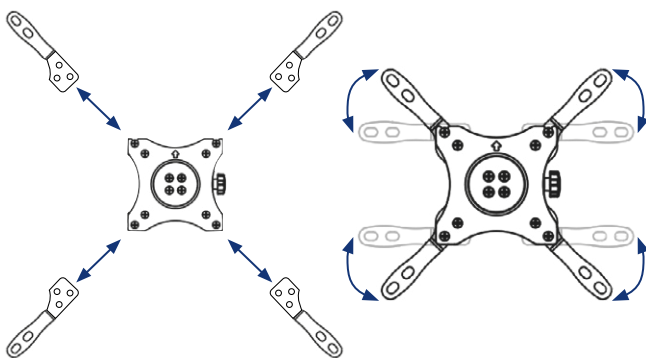

Light and stable TV-Wallmount

Extremely light and stable TV-Wallmount with swiveling and tilting universal joint and lockable pivot points. Thanks to the Secure-Lock system, the TV can remain mounted during the trip. The cable management system keeps the cable fix. Incl. alphatronics extender for larger TVs, Spirit level and flexible MAX-VIEW SAT-cable with F-connectors (1.5m in black)! Two premium products - one price

Model

alphatronics PRO 1 FLEX

Pivot point	2
Wall clearance	approx. 23,6 cm
Load capacity	15 kg
Weight	1,32 kg
Lockings	3
VESA - Norm	75x75, 100x100, 200x100, 200x200
Horizontal tilt angle	+ 90° ~ - 90°
Vertikal tilt angle	+ 55° ~ - 45°
Compatibility	to all alphatronics TVs and up to max. 43" / 108 cm screen diagonal

Spirit level

For the perfect assembly

Flexible MAXVIEW SAT-cable
with F-connectors, 1.5m in black

MAXVIEW

VESA Extender

VESA Norm
75x75, 100x100, 200x100, 200x200

Compatible with all
alphatronics TVs and up to max.
43" / 108 cm Screen diagonal

Weight
max. 15 kg

Universally pivotable
+55° / -45° ± 90°