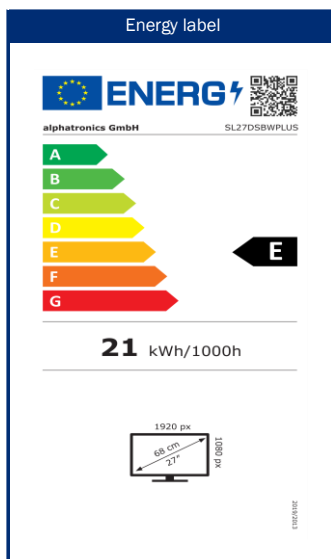

Wide-angle panels of the highest quality

Model	SL27DSBWPLUS	
NETWORK	Dual band WiFi - 2.4GHz / 5 GHz	• / •
	External Wifi antenna	•
	RJ45 (LAN)	•
SMART	SMART platform ²	⁵ webOS Hub
	Netrange ¹	-
	APP Store	Content Store
UPDATE	OTA (Over The Air) update	•
	Manual update via USB	-
POWER SUPPLY	Input voltage	10,5 - 30 V DC
	On/off switch	•
	Power consumption kWh/1000h	21
	Power consumption standby	< 0.5 W
	Energy efficiency class	E
FEATURES	Ambient mode	-
	Sleep timer	•
	Graphical OSD menu	english / multilingual
	Parental control	• / via PIN entry
PROTECTION	Corrosion protected electronics	•
	alphatronics battery control	-
	Overvoltage protection	•
	Reverse polarity protection	•
GENERAL	Dimensions with base (W x H x D)	622 x 410 x 154 mm
	Dimensions without base (W x H x D)	622 x 375 x 53 mm
	Weight (with/without base in kg)	5.40 kg / 5.20 kg
	Housing color	anthracite brushed
	VESA standard	100 x 100 mm
ACCESSORIES ³	TV set, remote control, DVB-T antenna, 12V cigarette lighter cable, Mounting accessories, instruction manual	
CERTIFICATES	CE, ECE-R10 (E57 10R-06 0318)	
EAN CODE	Product ID	SL27DSBWPLUS
	Internal item number	990770
	EAN	4260037134383