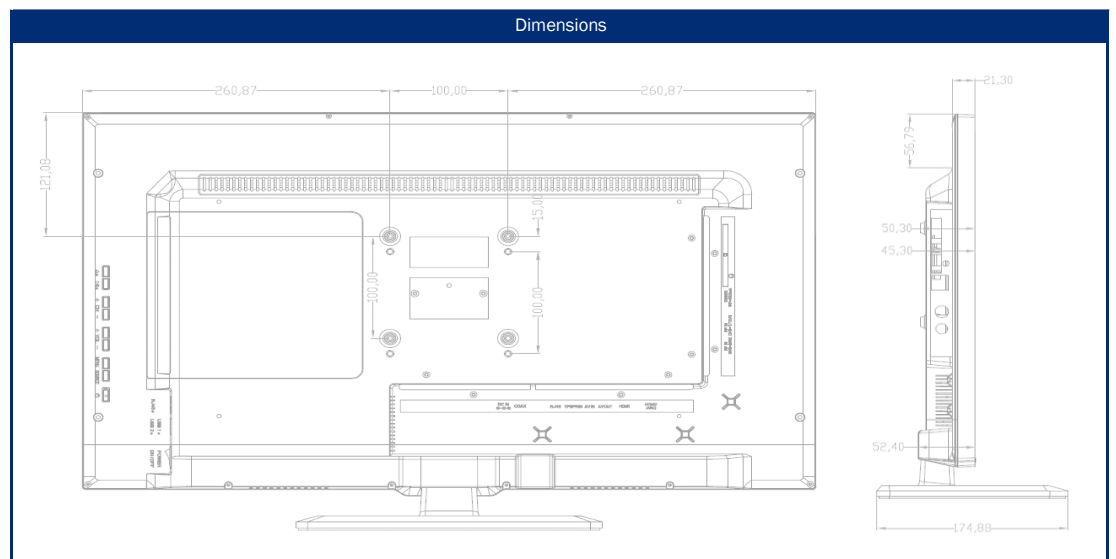

Wide-angle panels of the highest quality

Model	SL27DSBWPLUS	
NETWORK	Dual band WiFi - 2.4GHz / 5 GHz	• / •
	External Wifi antenna	•
	RJ45 (LAN)	•
SMART	SMART platform ²	⁵ webOS Hub
	Netrange ¹	-
	APP Store	Content Store
UPDATE	OTA (Over The Air) update	•
	Manual update via USB	-
POWER SUPPLY	Input voltage	10,5 - 30 V DC
	On/off switch	•
	Power consumption kWh/1000h	21
	Power consumption standby	< 0.5 W
	Energy efficiency class	E
FEATURES	Ambient mode	-
	Sleep timer	•
	Graphical OSD menu	english / multilingual
	Parental control	• / via PIN entry
PROTECTION	Corrosion protected electronics	•
	alphatronics battery control	-
	Overvoltage protection	•
	Reverse polarity protection	•
GENERAL	Dimensions with base (W x H x D)	622 x 410 x 154 mm
	Dimensions without base (W x H x D)	622 x 375 x 53 mm
	Weight (with/without base in kg)	5.40 kg / 5.20 kg
	Housing color	anthracite brushed
	VESA standard	100 x 100 mm
ACCESSORIES ³	TV set, remote control, DVB-T antenna, 12V cigarette lighter cable, Mounting accessories, instruction manual	
CERTIFICATES	CE, ECE-R10 (E57 10R-06 0318)	
EAN CODE	Product ID	SL27DSBWPLUS
	Internal item number	990770
	EAN	4260037134383