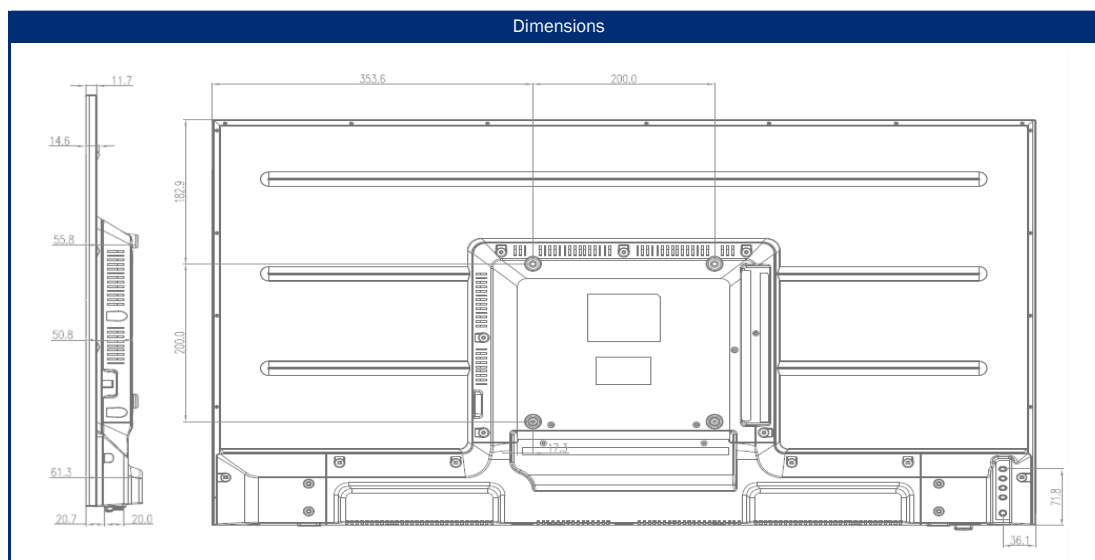

Model	SL-40 SBAI+	
NETWORK	Dual band WiFi - 2.4GHz / 5 GHz	• / •
	External Wifi antenna	•
	RJ45 (LAN)	•
SMART	SMART-TV ² (Android operating system ⁴)	9.0
	Netrange ¹	•
	Access to APP Store	•
UPDATE	OTA (Over The Air) update	•
	Manual update via USB	•
POWER SUPPLY	Input voltage	10,8 - 26 V DC
	On/off switch	•
	Power consumption kWh/1000	37
	Power consumption standby	< 0.5 W
	Energy efficiency class	E
FEATURES	Ambient mode	-
	Sleep timer	•
	Graphical OSD menu	english / multilingual
	Parental control	• / via PIN entry
PROTECTION	Corrosion protected electronics	•
	alphatronics battery control	•
	Overvoltage protection	•
	Reverse polarity protection	•
GENERAL	Dimensions with base (W x H x D)	-
	Dimensions without base (W x H x D)	907 x 515 x 65 mm
	Weight (with/without base in kg)	- / 8.25 kg
	Housing color	anthracite brushed
	VESA standard	200 x 200 mm
ACCESSORIES ³	TV, remote control, DVB-T antenna, power supply, 12V connection cable, adapter, user manual	
EAN CODE	Item number	990616
	EAN	4260037133676