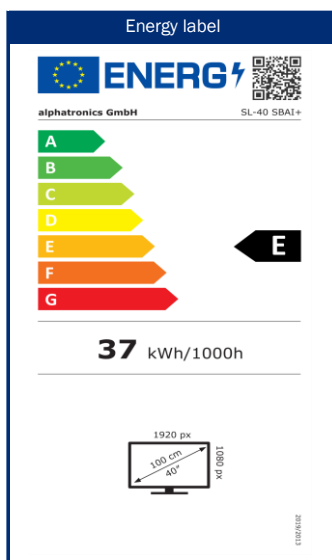

Advantages: Very fast connection setup, low power consumption, better connection stability, longer range

Netrange is the world's largest independent streaming portal and includes all major streaming providers, such as Netflix, Amazon Prime or Disney+. This platform ensures that applications always run 100% smoothly and cleanly (special adaptation to the hardware conditions). In addition, the latest app versions are always available here.

Model	SL-40 SBAI+	
NETWORK	Dual band WiFi - 2.4GHz / 5 GHz	• / •
	External Wifi antenna	•
	RJ45 (LAN)	•
SMART	SMART-TV² (Android operating system⁴)	9.0
	Netrange¹	•
	Access to APP Store	•
UPDATE	OTA (Over The Air) update	•
	Manual update via USB	•
POWER SUPPLY	Input voltage	10,8 - 26 V DC
	On/off switch	•
	Power consumption kWh/1000	37
	Power consumption standby	< 0.5 W
	Energy efficiency class	E
FEATURES	Ambient mode	-
	Sleep timer	•
	Graphical OSD menu	english / multilingual
	Parental control	• / via PIN entry
PROTECTION	Corrosion protected electronics	•
	alphatronics battery control	•
	Overvoltage protection	•
	Reverse polarity protection	•
GENERAL	Dimensions with base (W x H x D)	-
	Dimensions without base (W x H x D)	907 x 515 x 65 mm
	Weight (with/without base in kg)	- / 8.25 kg
	Housing color	anthracite brushed
	VESA standard	200 x 200 mm
ACCESSORIES³	TV, remote control, DVB-T antenna, power supply, 12V connection cable, adapter, user manual	
EAN CODE	Item number	990616
	EAN	4260037133676

¹Products with Netrange include NetFront Browser BE from ACCESS Co. Ltd.

ACCESS, the ACCESS Powered logo and NetFront are trademarks or registered trademarks of ACCESS Co. Ltd. in Japan, the U.S. and / or other countries.

²Streaming services as well as apps are subject to change or discontinuation by the provider without notice. Streaming service availability varies by region.

³Accessories may vary slightly depending on region, dealer or equipment variant.

⁴Google® and Android® are trademarks of Google Inc.

Other names or designations mentioned may be the trademarks or registered trademarks of their respective owners.