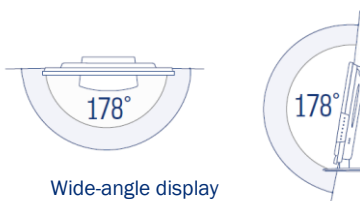

OTA (Over-the-Air) update

Keep your TV up to date with the latest software thanks to updates via WLAN. An update client informs you as soon as new software is available.

Wide-angle display

Model	SL-40 SBAI+	
IMAGE	Screen size	40" / 100 cm
	Type of display	LED wide screen display
	Image format	16:9 widescreen
	Viewing angle	178° (H) / 178° (V)
	Resolution	1920 x 1080 / Full-HD
	Contrast ratio	5000:1
	Brightness value	250 cd/m ²
	Response time	< 8 ms
	Image modes	4
	alphatronics CIS (Color Improvement System)	•
	SOUND	Music output (RMS)
Integrated speaker		•
Stereo sound		•
alphatronicsAUDIO+		•
Sound modes		5
alphatronicsONE	Control of alphatronicsONE	-
Bluetooth®	Bluetooth® version	5.1
	Bluetooth® range	30 m
	Playback direction	transmitter & receiver
RECEPTION	Integrated triple tuner (DVB-S/S2 + DVB-T/T2 + DVB-C)	•
	Video encoding	MPEG-2 / MPEG-4
	HEVC standards	H.264 / H.265
	TV / Video systems	PAL, SECAM
RECEPTION (SAT)	CI+ module slot	• / Version 1.4
	HbbTV	-
	Automatic station scan	•
	Preinstalled channel list	Germany / EU
	Fast scan	•
	LCN (Logic Channel Numbering)	•
	Electronic Program Guide (EPG)	•
	Signal quality indication (DVB-S/S2)	•
	Teletext (TOP system)	•
	PROGRAM MEMORY	Favorite list
	max. stations: DVB-T/C	500
	max. stations: DVB-S2	3500
PVR	PVR function unlocked	- / (optional available)
	Timeshift	- / (only after activation)
	EPG / Timer recording	• / (only after activation)
	Hard disk recording	-
PLAYBACK	Integrated DVD player	-
	Supported DVD size	-
	DVD formats (CD, DVD, VCD, MP3, DVD-R, DVD-RW, DivX, JPEG)	-
	Integrated media player	•
PORTS	F-connection (SAT)	•
	IEC connector (antenna)	•
	HDMI™ socket	2x
	HDMI™: ARC / CEC support	• / •
	AV IN / AV OUT	• / •
	Headphone output (3.5 mm)	•
	YPbPR connector (3.5 mm)	-
	RCA IN (Audio/Video)	-
	Digital Coaxial OUT	•
	USB socket (2.0 standard) / Output max. (mA)	2x / 500 mA (max.)