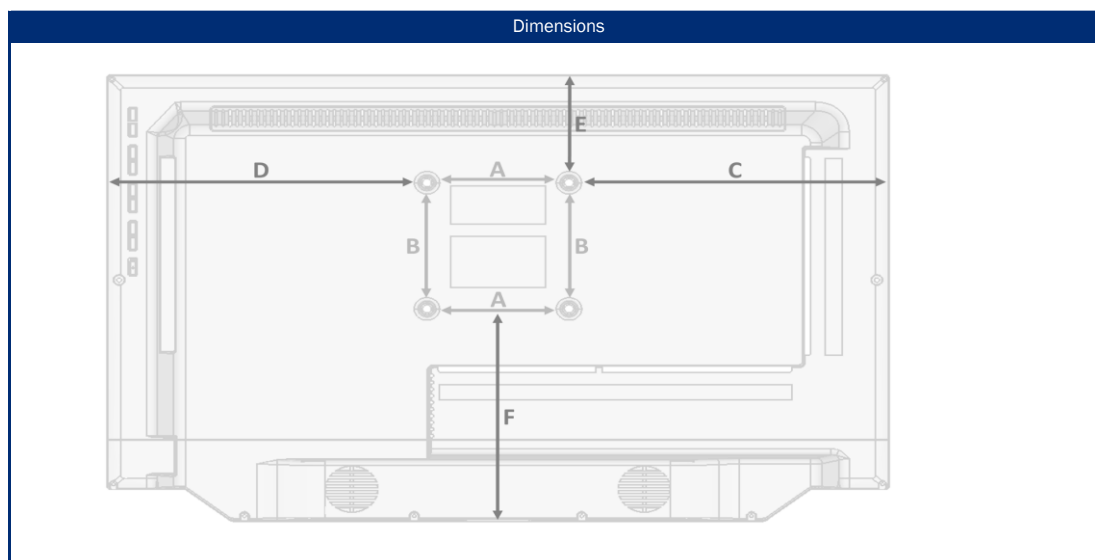

Model	SLA-24 DSBAI+H	
NETWORK	Dual band WiFi - 2.4GHz / 5 GHz	• / •
	External Wifi antenna	•
	RJ45 (LAN)	•
SMART	SMART-TV <sup>2</sup> (Android operating system <sup>4</sup> )	9.0
	Netrange <sup>1</sup>	•
	Access to APP Store	•
UPDATE	OTA (Over The Air) update	•
	Manual update via USB	•
POWER SUPPLY	Input voltage	10,8 - 26 V DC
	On/off switch	•
	Power consumption kWh/1000	22
	Power consumption standby	< 0.5 W
	Energy efficiency class	F
FEATURES	Ambient mode	•
	Sleep timer	•
	Graphical OSD menu	english / multilingual
	Parental control	• / via PIN entry
PROTECTION	Corrosion protected electronics	•
	alphatronics battery control	•
	Overvoltage protection	•
	Reverse polarity protection	•
GENERAL	Dimensions with base (W x H x D)	552 x 395 x 175 mm
	Dimensions without base (W x H x D)	552 x 360 x 50 mm
	Weight (with/without base in kg)	4.12 kg / 3.97 kg
	Housing color	anthracite brushed
	VESA standard	100 x 100 mm
ACCESSORIES <sup>3</sup>	TV, remote control, DVB-T antenna, power supply, 12V connection cable, adapter, user manual	
EAN CODE	Item number	990618
	EAN	4260037133690