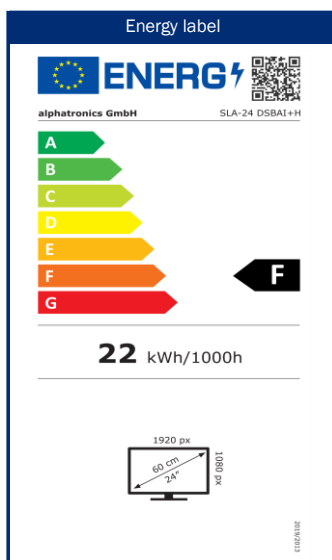

Netrange is the world's largest independent streaming portal and includes all major streaming providers, such as Netflix, Amazon Prime or Disney+. This platform ensures that applications always run 100% smoothly and cleanly (special adaptation to the hardware conditions). In addition, the latest app versions are always available here.

Model	SLA-24 DSBAI+H	
NETWORK	Dual band WiFi - 2.4GHz / 5 GHz	• / •
	External Wifi antenna	•
	RJ45 (LAN)	•
SMART	SMART-TV² (Android operating system⁴)	9.0
	Netrange¹	•
	Access to APP Store	•
UPDATE	OTA (Over The Air) update	•
	Manual update via USB	•
POWER SUPPLY	Input voltage	10,8 - 26 V DC
	On/off switch	•
	Power consumption kWh/1000	22
	Power consumption standby	< 0.5 W
	Energy efficiency class	F
FEATURES	Ambient mode	•
	Sleep timer	•
	Graphical OSD menu	english / multilingual
	Parental control	• / via PIN entry
PROTECTION	Corrosion protected electronics	•
	alphatronics battery control	•
	Overvoltage protection	•
	Reverse polarity protection	•
GENERAL	Dimensions with base (W x H x D)	552 x 395 x 175 mm
	Dimensions without base (W x H x D)	552 x 360 x 50 mm
	Weight (with/without base in kg)	4.12 kg / 3.97 kg
	Housing color	anthracite brushed
	VESA standard	100 x 100 mm
ACCESSORIES³	TV, remote control, DVB-T antenna, power supply, 12V connection cable, adapter, user manual	
EAN CODE	Item number	990618
	EAN	4260037133690

¹Products with Netrange include NetFront Browser BE from ACCESS Co. Ltd.

ACCESS, the ACCESS Powered logo and NetFront are trademarks or registered trademarks of ACCESS Co. Ltd. in Japan, the U.S. and / or other countries.

²Streaming services as well as apps are subject to change or discontinuation by the provider without notice. Streaming service availability varies by region.

³Accessories may vary slightly depending on region, dealer or equipment variant.

⁴Google® and Android® are trademarks of Google Inc.

Other names or designations mentioned may be the trademarks or registered trademarks of their respective owners.