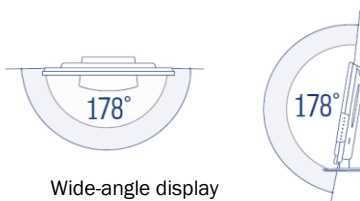

OTA (Over-the-Air) update

Keep your TV up to date with the latest software thanks to updates via WLAN. An update client informs you as soon as new software is available.

Wide-angle display

Model	SLA-24 DSBAI+H		
IMAGE	Screen size	24" / 60 cm	
	Type of display	LED wide screen display	
	Image format	16:9 widescreen	
	Viewing angle	178° (H) / 178° (V)	
	Resolution	1920 x 1080 / Full-HD	
	Contrast ratio	1000:1	
	Brightness value	300 cd/m <sup>2</sup>	
	Response time	< 5 ms	
	Image modes	4	
	alphatronics CIS (Color Improvement System)	•	
	SOUND	Music output (RMS)	2 x 5 W
		Integrated speaker   Radiating to the front	• / •
		Stereo sound	•
Audio DSP-technology		•	
Passive bass		•	
alphatronicsAUDIO+		•	
Sound modes		5	
alphatronicsONE		Control of alphatronicsONE	-
Bluetooth®	Bluetooth® version	5.1	
	Bluetooth® range	30 m	
	Playback direction	transmitter & receiver	
RECEPTION	Integrated triple tuner (DVB-S/S2 + DVB-T/T2 + DVB-C)	•	
	Video encoding	MPEG-2 / MPEG-4	
	HEVC standards	H.264 / H.265	
	TV / Video systems	PAL, SECAM	
RECEPTION (SAT)	CI+ module slot	• / Version 1.4	
	HbbTV	•	
	Automatic station scan	•	
	Preinstalled channel list	Germany / EU	
	Fast scan	•	
	LCN (Logic Channel Numbering)	•	
	Electronic Program Guide (EPG)	•	
	Signal quality indication (DVB-S/S2)	•	
	Teletext (TOP system)	•	
	PROGRAM MEMORY	Favorite list	•
		max. stations: DVB-T/C	500
		max. stations: DVB-S2	4000
PVR	PVR function unlocked	- / (optional available)	
	Timeshift	- / (only after activation)	
	EPG / Timer recording	- / (only after activation)	
	Hard disk recording	• / 64 GB	
PLAYBACK	Integrated DVD player	• / slide-in	
	Supported DVD size	standard size	
	DVD formats (CD, DVD, VCD, MP3, DVD-R, DVD-RW, DivX, JPEG)	•	
	Integrated media player	•	
	PORTS	F-connection (SAT)	•
IEC connector (antenna)		•	
HDMI™ socket		2x	
HDMI™: ARC / CEC support		• / •	
AV IN / AV OUT		• / •	
Headphone output (3.5 mm)		•	
YPbPR connector (3.5 mm)		•	
RCA IN (Audio/Video)		-	
Digital Coaxial OUT		•	
USB socket (2.0 standard) / Output max. (mA)		2x / 500 mA (max.)	