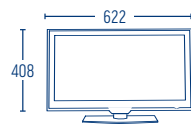

Model	SL-27 DSBAI+K		
SCREEN	Screen size	68,5 cm (27")	
	alphatronicsView wide-angle display (178°/178°)	LED-Display	
	Image format	16:9 Widescreen	
	Resolution	1920 x 1080	
	Contrast ratio	1000:1	
	Brightness value	230 cd/m²	
	Response time	< 5 ms	
	Viewing angle	178 H, 178 V	
SOUND	Music output / Watt	2 x 5 W	
	Integrated speakers	• / -	
	Stereo sound	•	
	Audio DSP-Technology	-	
	Passive Bass	-	
	alphatronicsAUDIO+	•	
CONNECTIONS	TV tuner	•	
	2x HDMI connections / ARC	• / •	
	AV in / AV out	•	
	Headphones (3,5 mm)	•	
	YPbPR connections (3,5 mm)	•	
	Digital Coaxial Out	•	
	RJ45	•	
	External Wifi antenna	-	
	10,8 - 26 V DC supply voltage	•	
	External power supply 100 - 240 V AC, 12 DC	•	
	alphatronicsSound	Bluetooth module	5.0
	Pairing via OSD menu	•	
TUNER	Triple-Tuner (DVB-S2, DVB-T2 HD, DVB-C Tuner - HDTV MPEG2/4)	•	
	PAL B/G, NTSC, SECAM	•	
	Integrated display of the quality level (DVB-S2)	•	
	CI+-slot (Common Interface)	•	
	Electronic Programme Guide (EPG)	•	
	Favourites list	•	
	Parental control	•	
	Kathrein control	One-Cable-Solution	•
	PhotoViewer	2x USB 2.0 connection / Media Player	•
	PVR	Integrated hard disk drive	-
PVR function enabled		-	
Player	Integrated DVD player on the side	-	
	Integrated BluRay player on the side	-	
	Formats: CD, DVD, VCD, MP3, DVD-R, DVD-RW, DivX, JPEG	-	
	Formats: Blu-Ray	-	
INTERNET	SMART-TV (Android)	9.0	
	Basic Smart feature	-	
	Dual band WiFi - 2.4GHz/5 GHz	•	
	netrange-Store	•	
	Over The Air - update	•	
FEATURES	Automatic station search storage	•	
	Channel lists for European countries	•	
	Max. TV programme slots	999	
	Videotext TOP (100 pages)	•	
	Image modes	4	
	Sound modes	5	
	Sleep-Timer	•	
	Graphical OSD menu (multilingual)	•	
GENERAL	Weight (with/without base in kg)	5,2 / 4,7	
	Dimensions (with/without base, W x H x D in mm)	622 x 408 x 175 / 622 x 376 x 55	
	Housing color	black	
	VESA Standard (100x100)	•	
	On/off switch	•	
	Power consumption kWh/1000	26 W	
	Power consumption standby	< 0,5 W	
	Energy efficiency class	F	
	ACCESSOIRES	Remote control, DVB-T antenna AN5, power supply, YbPR adapter, AV adapter, Vehicle 12 volt cables, batteries, operating instructions	