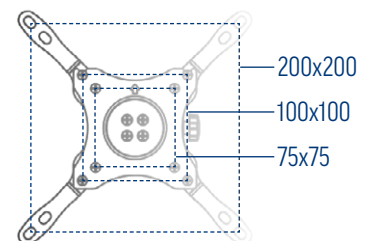

### Spirit level

For the perfect assembly

### Model

### alphatronics BASE

Pivot point	1
Wall clearance	approx. 8,6 cm
Load capacity	15 kg
Weight	1,04 kg
Lockings	2
VESA - Norm	75x75, 100x100, 200x100, 200x200
Horizontal tilt angle	+ 45° ~ - 45°
Vertikal tilt angle	+ 45° ~ - 42°
Compatibility	to all alphatronics TVs and up to max. 43" / 108 cm screen diagonal

### VESA Extender

VESA Norm  
75x75, 100x100, 200x100, 200x200

Compatible with all  
alphatronics TVs and up to max.  
43" / 108 cm Screen diagonal

Weight  
max. 15 kg

Universally pivotable  
+45° / -42° / ±45°