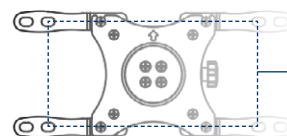

### Spirit level

For the perfect assembly

### alphatronics BASE

Pivot point	1
Wall clearance	approx. 8,6 cm
Load capacity	15 kg
Weight	1,04 kg
Lockings	2
VESA - Norm	75x75, 100x100, 200x100, 200x200
Horizontal tilt angle	+ 45° ~ - 45°
Vertikal tilt angle	+ 45° ~ - 42°
Compatibility	to all alphatronics TVs and up to max. 43" / 108 cm screen diagonal

### VESA Extender

VESA Norm  
75x75, 100x100, 200x100, 200x200

Compatible with all  
alphatronics TVs and up to max.  
43" / 108 cm Screen diagonal

Weight  
max. 15 kg

Universally pivotable  
+45° / -42° / ±45°