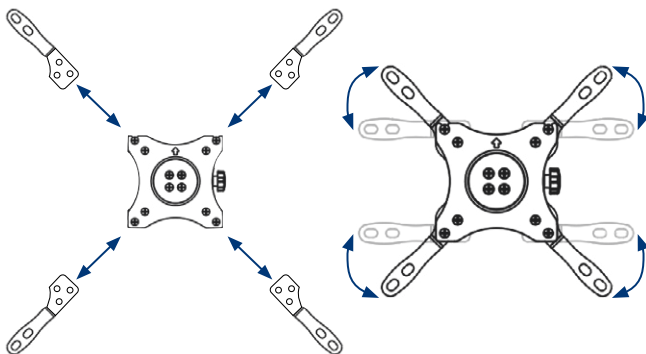

### Spirit level

For the perfect assembly

### Model

### alphatronics BASE

Pivot point	1
Wall clearance	approx. 8,6 cm
Load capacity	15 kg
Weight	1,04 kg
Lockings	2
VESA - Norm	75x75, 100x100, 200x100, 200x200
Horizontal tilt angle	+ 45° ~ - 45°
Vertikal tilt angle	+ 45° ~ - 42°
Compatibility	to all alphatronics TVs and up to max. 43" / 108 cm screen diagonal

### VESA Extender

VESA Norm  
75x75, 100x100, 200x100, 200x200

Compatible with all  
alphatronics TVs and up to max.  
43" / 108 cm Screen diagonal

Weight  
max. 15 kg

Universally pivotable  
+45° / -42° / ±45°