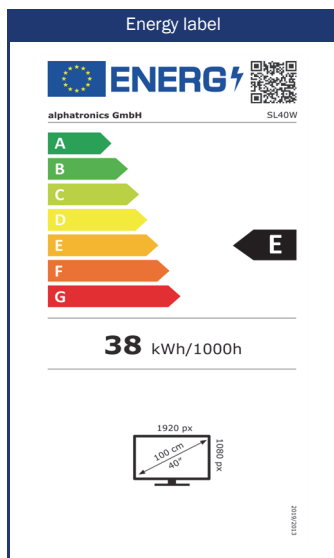

Focus on the display (panel)

Experience our displays in the highest quality. With impressive features such as a wide angle of 178° horizontally and vertically, pixel error class 0 (no pixel errors allowed) and a matt surface, we always guarantee you a flawless image, no matter what the conditions.

GERMAN QUALITY
- SINCE 1999 -
ASSEMBLED IN GERMANY

Model	SL40W	
SMART	SMART platform ²	webOS Hub ⁵
	Netrange ¹	-
	APP Store	Content Store
UPDATE	OTA (Over The Air) update	•
	Manual update via USB	-
POWER SUPPLY	Input voltage	10,5 - 30 V DC
	On/off switch	•
	Power consumption kWh/1000h	38
	Power consumption standby	< 0.5 W
	Energy efficiency class	E
FEATURES	Sleep timer	•
	Graphical OSD menu	english / multilingual
	Parental control	•
	LG Channels / LG Fitness	• / •
	Smart Home: Matter IoT	•
	Apple AirPlay / HomeKit ⁶	• / •
	PROTECTION	Corrosion protected electronics
Overvoltage protection	•	
Reverse polarity protection	•	
GENERAL	Dimensions with base (W x H x D)	-
	Dimensions without base (W x H x D)	907 x 515 x 65 mm
	Weight (with/without base in kg)	- / 8.35 kg
	Housing color	black brushed
	VESA standard	200 x 200 mm
ACCESSORIES ³	TV set, remote controls, DVB-T antenna, 12V cigarette lighter cable, Mounting accessories, instruction manual	
CERTIFICATES	CE, UKCA, ECE-R10	
EAN CODE	Product ID	SL40W
	Internal item number	990976
	EAN	4260037135014