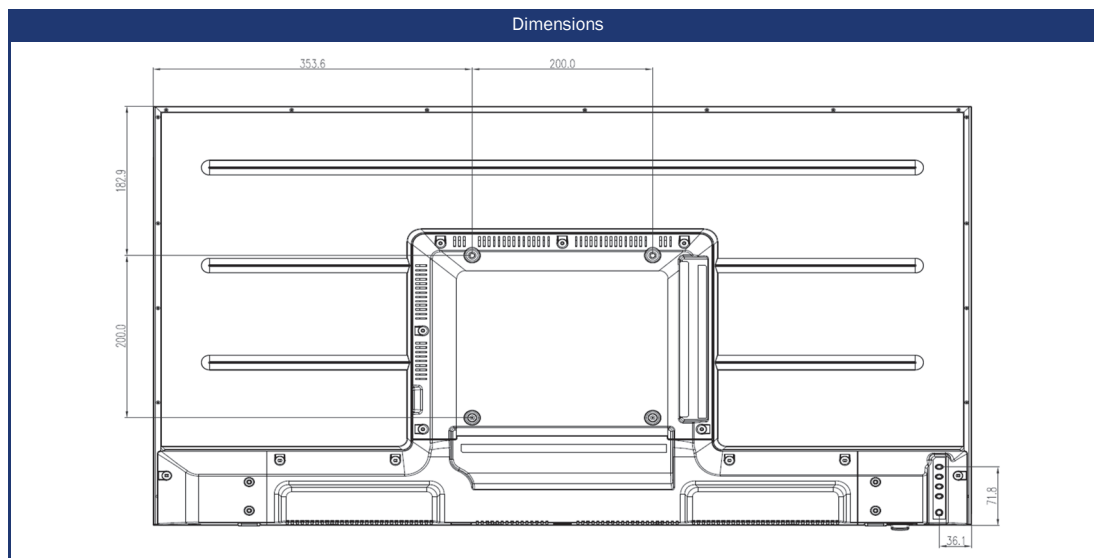

GERMAN QUALITY
- SINCE 1999 -
ASSEMBLED IN GERMANY

Model	SL40W	
SMART	SMART platform ²	webOS Hub ⁵
	Netrange ¹	-
	APP Store	Content Store
UPDATE	OTA (Over The Air) update	•
	Manual update via USB	-
POWER SUPPLY	Input voltage	10,5 - 30 V DC
	On/off switch	•
	Power consumption kWh/1000h	38
	Power consumption standby	< 0.5 W
	Energy efficiency class	E
FEATURES	Sleep timer	•
	Graphical OSD menu	english / multilingual
	Parental control	•
	LG Channels / LG Fitness	• / •
	Smart Home: Matter IoT	•
	Apple AirPlay / HomeKit ⁶	• / •
	PROTECTION	Corrosion protected electronics
Overvoltage protection	•	
Reverse polarity protection	•	
GENERAL	Dimensions with base (W x H x D)	-
	Dimensions without base (W x H x D)	907 x 515 x 65 mm
	Weight (with/without base in kg)	- / 8.35 kg
	Housing color	black brushed
	VESA standard	200 x 200 mm
ACCESSORIES ³	TV set, remote controls, DVB-T antenna, 12V cigarette lighter cable, Mounting accessories, instruction manual	
CERTIFICATES	CE, UKCA, ECE-R10	
EAN CODE	Product ID	SL40W
	Internal item number	990976
	EAN	4260037135014