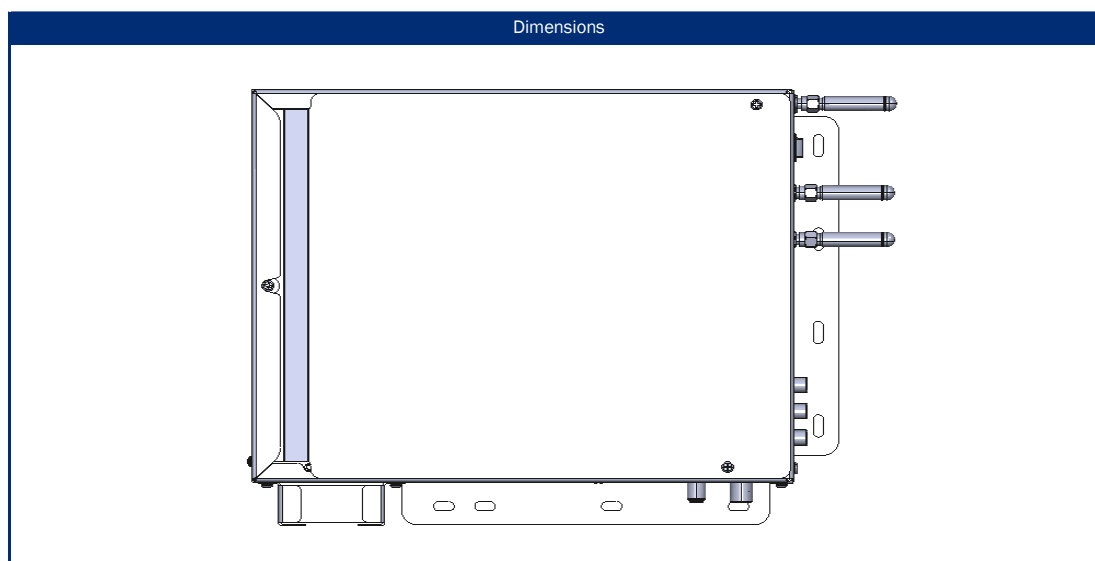

Wide-angle panels of the highest quality

Model	S40DSBWPLUS	
NETWORK	Dual band WiFi - 2.4GHz / 5 GHz	• / •
	External Wifi antenna	•
	RJ45 (LAN)	•
SMART	SMART platform <sup>2</sup>	<sup>5</sup> webOS Hub
	Netrange <sup>1</sup>	-
	APP Store	Content Store
UPDATE	OTA (Over The Air) update	•
	Manual update via USB	-
POWER SUPPLY	Input voltage	10,5 - 30 V DC
	On/off switch	•
	Power consumption kWh/1000h	38
	Power consumption standby	< 0.5 W
	Energy efficiency class	E
FEATURES	Ambient mode	-
	Sleep timer	•
	Graphical OSD menu	english / multilingual
	Parental control	• / via PIN entry
PROTECTION	Corrosion protected electronics	•
	alphatronics battery control	-
	Overvoltage protection	•
	Reverse polarity protection	•
GENERAL	Dimensions housing (W x H x D)	265 x 65 x 210 mm
	Dimensions housing & mounting strip (W x H x D)	290 x 65 x 235 mm
	Weight (with/without base in kg)	- / 2.65 kg
	Housing color	black (powder coated)
	VESA standard	-
ACCESSORIES <sup>3</sup>	S-Box, remote control, DVB-T antenna, 12V cigarette lighter cable, Mounting accessories, instruction manual	
CERTIFICATES	CE, ECE-R10 (E57 10R-06 0319)	
EAN CODE	Product ID	<b>S40DSBWPLUS</b>
	Internal item number	990782
	EAN	4260037134505