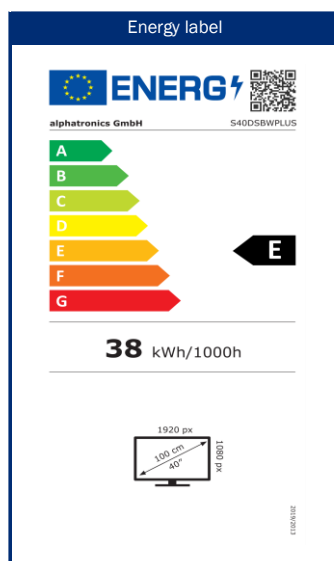

Wide-angle panels of the highest quality

Model	S40DSBWPLUS	
NETWORK	Dual band WiFi - 2.4GHz / 5 GHz	• / •
	External Wifi antenna	•
	RJ45 (LAN)	•
SMART	SMART platform <sup>2</sup>	<sup>5</sup> webOS Hub
	Netrange <sup>1</sup>	-
	APP Store	Content Store
UPDATE	OTA (Over The Air) update	•
	Manual update via USB	-
POWER SUPPLY	Input voltage	10,5 - 30 V DC
	On/off switch	•
	Power consumption kWh/1000h	38
	Power consumption standby	< 0.5 W
	Energy efficiency class	E
FEATURES	Ambient mode	-
	Sleep timer	•
	Graphical OSD menu	english / multilingual
	Parental control	• / via PIN entry
PROTECTION	Corrosion protected electronics	•
	alphatronics battery control	-
	Overvoltage protection	•
	Reverse polarity protection	•
GENERAL	Dimensions housing (W x H x D)	265 x 65 x 210 mm
	Dimensions housing & mounting strip (W x H x D)	290 x 65 x 235 mm
	Weight (with/without base in kg)	- / 2.65 kg
	Housing color	black (powder coated)
	VESA standard	-
ACCESSORIES <sup>3</sup>	S-Box, remote control, DVB-T antenna, 12V cigarette lighter cable, Mounting accessories, instruction manual	
CERTIFICATES	CE, ECE-R10 (E57 10R-06 0319)	
EAN CODE	Product ID	<b>S40DSBWPLUS</b>
	Internal item number	990782
	EAN	4260037134505