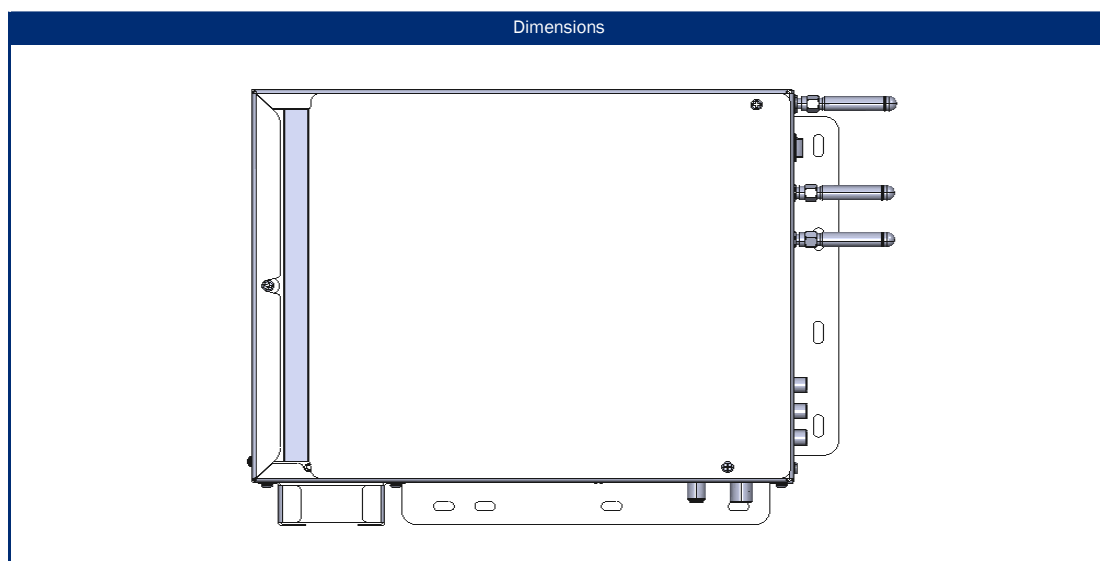

Wide-angle panels of the highest quality

Model	S32SBWPLUS	
NETWORK	Dual band WiFi - 2.4GHz / 5 GHz	• / •
	External Wifi antenna	•
	RJ45 (LAN)	•
SMART	SMART platform <sup>2</sup>	<sup>5</sup> webOS Hub
	Netrange <sup>1</sup>	-
	APP Store	Content Store
UPDATE	OTA (Over The Air) update	•
	Manual update via USB	-
POWER SUPPLY	Input voltage	10,5 - 30 V DC
	On/off switch	•
	Power consumption kWh/1000h	26
	Power consumption standby	< 0.5 W
	Energy efficiency class	E
FEATURES	Ambient mode	-
	Sleep timer	•
	Graphical OSD menu	english / multilingual
	Parental control	• / via PIN entry
PROTECTION	Corrosion protected electronics	•
	alphatronics battery control	-
	Overvoltage protection	•
	Reverse polarity protection	•
GENERAL	Dimensions housing (W x H x D)	265 x 30 x 210 mm
	Dimensions housing & mounting strip (W x H x D)	290 x 30 x 235 mm
	Weight (with/without base in kg)	- / 2.65 kg
	Housing color	black (powder coated)
	VESA standard	-
ACCESSORIES <sup>3</sup>	S-Box, remote control, DVB-T antenna, 12V cigarette lighter cable, Mounting accessories, instruction manual	
CERTIFICATES	CE, ECE-R10 (E57 10R-06 0319)	
EAN CODE	Product ID	<b>S32SBWPLUS</b>
	Internal item number	990798
	EAN	4260037133010