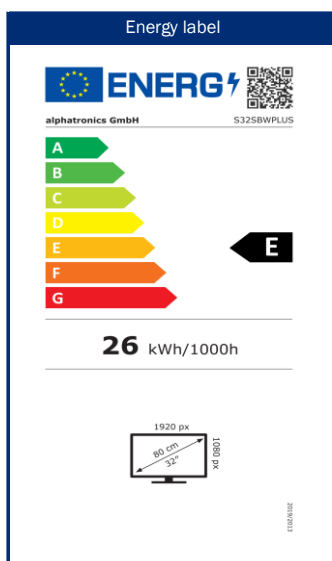

Wide-angle panels of the highest quality

Model	S32SBWPLUS	
NETWORK	Dual band WiFi - 2.4GHz / 5 GHz	• / •
	External Wifi antenna	•
	RJ45 (LAN)	•
SMART	SMART platform <sup>2</sup>	<sup>5</sup> webOS Hub
	Netrange <sup>1</sup>	-
	APP Store	Content Store
UPDATE	OTA (Over The Air) update	•
	Manual update via USB	-
POWER SUPPLY	Input voltage	10,5 - 30 V DC
	On/off switch	•
	Power consumption kWh/1000h	26
	Power consumption standby	< 0.5 W
	Energy efficiency class	E
FEATURES	Ambient mode	-
	Sleep timer	•
	Graphical OSD menu	english / multilingual
	Parental control	• / via PIN entry
PROTECTION	Corrosion protected electronics	•
	alphatronics battery control	-
	Overvoltage protection	•
	Reverse polarity protection	•
GENERAL	Dimensions housing (W x H x D)	265 x 30 x 210 mm
	Dimensions housing & mounting strip (W x H x D)	290 x 30 x 235 mm
	Weight (with/without base in kg)	- / 2.65 kg
	Housing color	black (powder coated)
	VESA standard	-
ACCESSORIES <sup>3</sup>	S-Box, remote control, DVB-T antenna, 12V cigarette lighter cable, Mounting accessories, instruction manual	
CERTIFICATES	CE, ECE-R10 (E57 10R-06 0319)	
EAN CODE	Product ID	<b>S32SBWPLUS</b>
	Internal item number	990798
	EAN	4260037133010