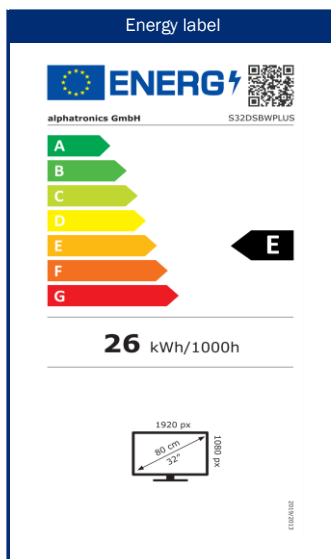

Wide-angle panels of the highest quality

Model	S32DSBWPLUS	
NETWORK	Dual band WiFi - 2.4GHz / 5 GHz	• / •
	External Wifi antenna	•
	RJ45 (LAN)	•
SMART	SMART platform ²	⁵ webOS Hub
	Netrange ¹	-
	APP Store	Content Store
UPDATE	OTA (Over The Air) update	•
	Manual update via USB	-
POWER SUPPLY	Input voltage	10,5 - 30 V DC
	On/off switch	•
	Power consumption kWh/1000h	26
	Power consumption standby	< 0.5 W
	Energy efficiency class	E
FEATURES	Ambient mode	-
	Sleep timer	•
	Graphical OSD menu	english / multilingual
	Parental control	• / via PIN entry
PROTECTION	Corrosion protected electronics	•
	alphatronics battery control	-
	Overvoltage protection	•
	Reverse polarity protection	•
GENERAL	Dimensions housing (W x H x D)	265 x 65 x 210 mm
	Dimensions housing & mounting strip (W x H x D)	290 x 65 x 235 mm
	Weight (with/without base in kg)	- / 2.65 kg
	Housing color	black (powder coated)
	VESA standard	-
ACCESSORIES ³	S-Box, remote control, DVB-T antenna, 12V cigarette lighter cable, Mounting accessories, instruction manual	
CERTIFICATES	CE, ECE-R10 (E57 10R-06 0319)	
EAN CODE	Product ID	S32DSBWPLUS
	Internal item number	990780
	EAN	4260037134482