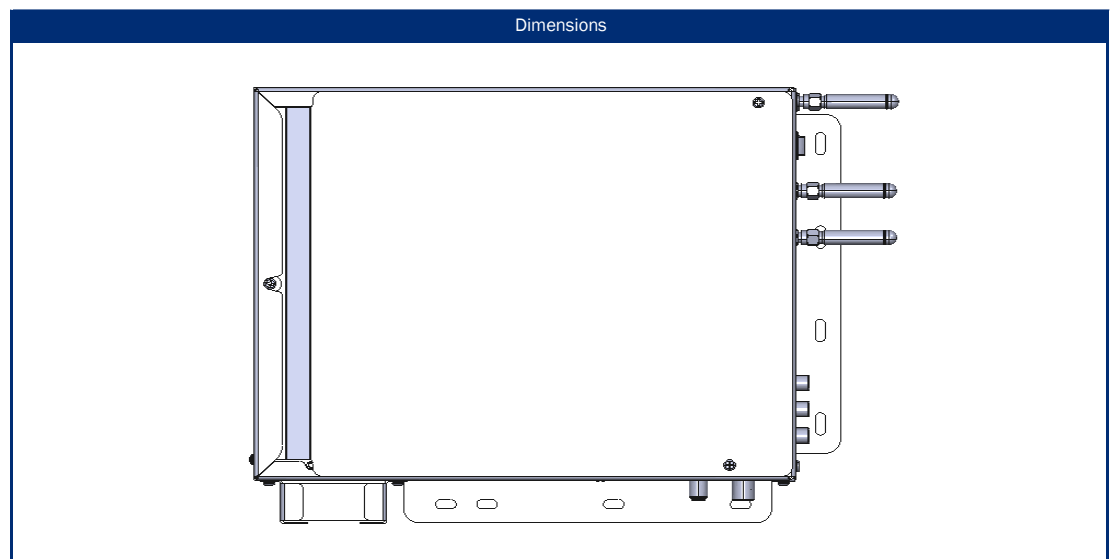

Wide-angle panels of the highest quality

Model	S32DSBWPLUS	
NETWORK	Dual band WiFi - 2.4GHz / 5 GHz	• / •
	External Wifi antenna	•
	RJ45 (LAN)	•
SMART	SMART platform ²	⁵ webOS Hub
	Netrange ¹	-
	APP Store	Content Store
UPDATE	OTA (Over The Air) update	•
	Manual update via USB	-
POWER SUPPLY	Input voltage	10,5 - 30 V DC
	On/off switch	•
	Power consumption kWh/1000h	26
	Power consumption standby	< 0.5 W
	Energy efficiency class	E
FEATURES	Ambient mode	-
	Sleep timer	•
	Graphical OSD menu	english / multilingual
	Parental control	• / via PIN entry
PROTECTION	Corrosion protected electronics	•
	alphatronics battery control	-
	Overvoltage protection	•
	Reverse polarity protection	•
GENERAL	Dimensions housing (W x H x D)	265 x 65 x 210 mm
	Dimensions housing & mounting strip (W x H x D)	290 x 65 x 235 mm
	Weight (with/without base in kg)	- / 2.65 kg
	Housing color	black (powder coated)
	VESA standard	-
ACCESSORIES ³	S-Box, remote control, DVB-T antenna, 12V cigarette lighter cable, Mounting accessories, instruction manual	
CERTIFICATES	CE, ECE-R10 (E57 10R-06 0319)	
EAN CODE	Product ID	S32DSBWPLUS
	Internal item number	990780
	EAN	4260037134482