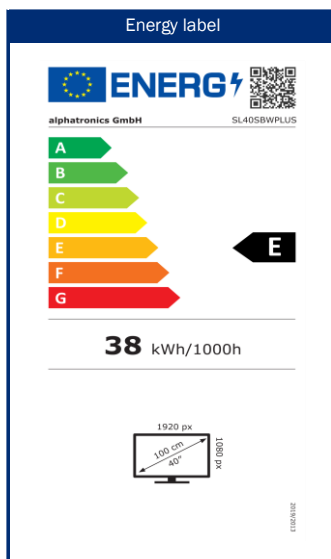

Wide-angle panels of the highest quality

Model	SL40SBWPLUS	
NETWORK	Dual band WiFi - 2.4GHz / 5 GHz	• / •
	External Wifi antenna	•
	RJ45 (LAN)	•
SMART	SMART platform ²	⁵ webOS Hub
	Netrange ¹	-
	APP Store	Content Store
UPDATE	OTA (Over The Air) update	•
	Manual update via USB	-
POWER SUPPLY	Input voltage	10,5 - 30 V DC
	On/off switch	•
	Power consumption kWh/1000h	38
	Power consumption standby	< 0.5 W
	Energy efficiency class	E
FEATURES	Ambient mode	-
	Sleep timer	•
	Graphical OSD menu	english / multilingual
	Parental control	• / via PIN entry
PROTECTION	Corrosion protected electronics	•
	alphatronics battery control	-
	Overvoltage protection	•
	Reverse polarity protection	•
GENERAL	Dimensions with base (W x H x D)	-
	Dimensions without base (W x H x D)	907 x 515 x 65 mm
	Weight (with/without base in kg)	- / 8.35 kg
	Housing color	anthracite brushed
	VESA standard	200 x 200 mm
ACCESSORIES ³	TV set, remote control, DVB-T antenna, 12V cigarette lighter cable, Mounting accessories, instruction manual	
CERTIFICATES	CE, ECE-R10 (E57 10R-06 0318)	
EAN CODE	Product ID	SL40SBWPLUS
	Internal item number	990773
	EAN	4260037134413