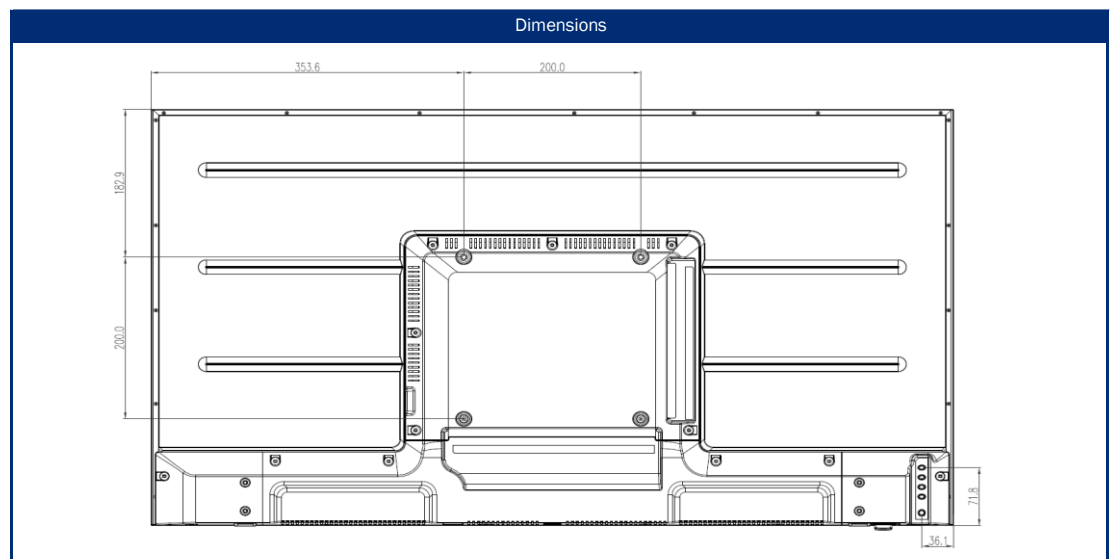

Wide-angle panels of the highest quality

Model	SL40SBWPLUS	
NETWORK	Dual band WiFi - 2.4GHz / 5 GHz	• / •
	External Wifi antenna	•
	RJ45 (LAN)	•
SMART	SMART platform ²	⁵ webOS Hub
	Netrange ¹	-
	APP Store	Content Store
UPDATE	OTA (Over The Air) update	•
	Manual update via USB	-
POWER SUPPLY	Input voltage	10,5 - 30 V DC
	On/off switch	•
	Power consumption kWh/1000h	38
	Power consumption standby	< 0.5 W
	Energy efficiency class	E
FEATURES	Ambient mode	-
	Sleep timer	•
	Graphical OSD menu	english / multilingual
	Parental control	• / via PIN entry
PROTECTION	Corrosion protected electronics	•
	alphatronics battery control	-
	Overvoltage protection	•
	Reverse polarity protection	•
GENERAL	Dimensions with base (W x H x D)	-
	Dimensions without base (W x H x D)	907 x 515 x 65 mm
	Weight (with/without base in kg)	- / 8.35 kg
	Housing color	anthracite brushed
	VESA standard	200 x 200 mm
ACCESSORIES ³	TV set, remote control, DVB-T antenna, 12V cigarette lighter cable, Mounting accessories, instruction manual	
CERTIFICATES	CE, ECE-R10 (E57 10R-06 0318)	
EAN CODE	Product ID	SL40SBWPLUS
	Internal item number	990773
	EAN	4260037134413