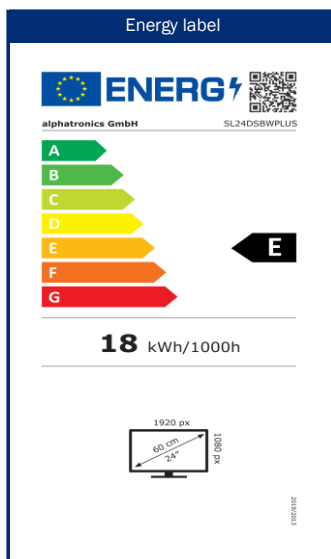

Wide-angle panels of the highest quality

Model	SL24DSBWPLUS	
NETWORK	Dual band WiFi - 2.4GHz / 5 GHz	• / •
	External Wifi antenna	•
	RJ45 (LAN)	•
SMART	SMART platform ²	⁵ webOS Hub
	Netrange ¹	-
	APP Store	Content Store
UPDATE	OTA (Over The Air) update	•
	Manual update via USB	-
POWER SUPPLY	Input voltage	10,5 - 30 V DC
	On/off switch	•
	Power consumption kWh/1000h	18
	Power consumption standby	< 0.5 W
	Energy efficiency class	E
FEATURES	Ambient mode	-
	Sleep timer	•
	Graphical OSD menu	english / multilingual
	Parental control	• / via PIN entry
PROTECTION	Corrosion protected electronics	•
	alphatronics battery control	-
	Overvoltage protection	•
	Reverse polarity protection	•
GENERAL	Dimensions with base (W x H x D)	552 x 375 x 154 mm
	Dimensions without base (W x H x D)	552 x 340 x 53 mm
	Weight (with/without base in kg)	4.15 kg / 3.95 kg
	Housing color	anthracite brushed
	VESA standard	100 x 100 mm
ACCESSORIES ³	TV set, remote control, DVB-T antenna, 12V cigarette lighter cable, Mounting accessories, instruction manual	
CERTIFICATES	CE	
EAN CODE	Product ID	SL24DSBWPLUS
	Internal item number	990768
	EAN	4260037134369