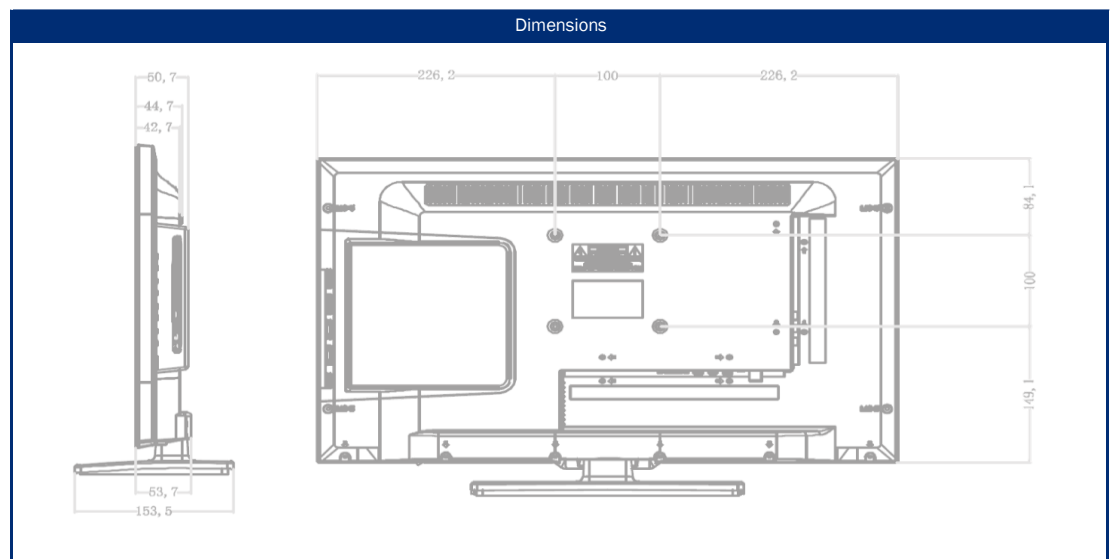

Wide-angle panels of the highest quality

Model	SL24DSBWPLUS	
NETWORK	Dual band WiFi - 2.4GHz / 5 GHz	• / •
	External Wifi antenna	•
	RJ45 (LAN)	•
SMART	SMART platform ²	⁵ webOS Hub
	Netrange ¹	-
	APP Store	Content Store
UPDATE	OTA (Over The Air) update	•
	Manual update via USB	-
POWER SUPPLY	Input voltage	10,5 - 30 V DC
	On/off switch	•
	Power consumption kWh/1000h	18
	Power consumption standby	< 0.5 W
	Energy efficiency class	E
FEATURES	Ambient mode	-
	Sleep timer	•
	Graphical OSD menu	english / multilingual
	Parental control	• / via PIN entry
PROTECTION	Corrosion protected electronics	•
	alphatronics battery control	-
	Overvoltage protection	•
	Reverse polarity protection	•
GENERAL	Dimensions with base (W x H x D)	552 x 375 x 154 mm
	Dimensions without base (W x H x D)	552 x 340 x 53 mm
	Weight (with/without base in kg)	4.15 kg / 3.95 kg
	Housing color	anthracite brushed
	VESA standard	100 x 100 mm
ACCESSORIES ³	TV set, remote control, DVB-T antenna, 12V cigarette lighter cable, Mounting accessories, instruction manual	
CERTIFICATES	CE	
EAN CODE	Product ID	SL24DSBWPLUS
	Internal item number	990768
	EAN	4260037134369