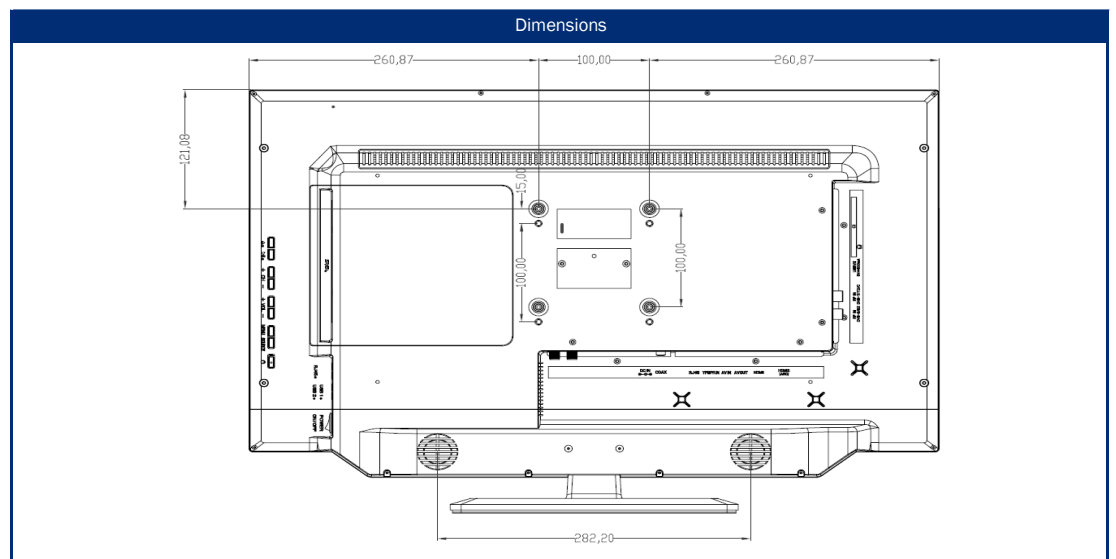

Wide-angle panels of the highest quality

Model	SLA27DSBWPLUS	
NETWORK	Dual band WiFi - 2.4GHz / 5 GHz	• / •
	External Wifi antenna	•
	RJ45 (LAN)	•
SMART	SMART platform ²	⁵ webOS Hub
	Netrange ¹	-
	APP Store	Content Store
UPDATE	OTA (Over The Air) update	•
	Manual update via USB	-
POWER SUPPLY	Input voltage	10,5 - 30 V DC
	On/off switch	•
	Power consumption kWh/1000h	21
	Power consumption standby	< 0.5 W
	Energy efficiency class	E
FEATURES	Ambient mode	-
	Sleep timer	•
	Graphical OSD menu	english / multilingual
	Parental control	• / via PIN entry
PROTECTION	Corrosion protected electronics	•
	alphatronics battery control	-
	Overvoltage protection	•
	Reverse polarity protection	•
GENERAL	Dimensions with base (W x H x D)	622 x 430 x 175 mm
	Dimensions without base (W x H x D)	622 x 395 x 55 mm
	Weight (with/without base in kg)	5.60 kg / 5.40 kg
	Housing color	anthracite brushed
	VESA standard	100 x 100 mm
ACCESSORIES ³	TV set, remote control, DVB-T antenna, 12V cigarette lighter cable, Mounting accessories, instruction manual	
CERTIFICATES	CE, ECE-R10 (E57 10R-06 0318)	
EAN CODE	Product ID	SLA27DSBWPLUS
	Internal item number	990776
	EAN	4260037134444