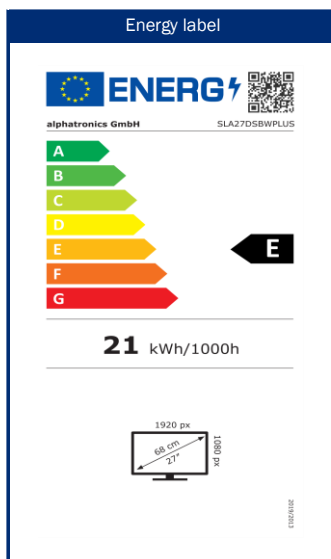

Wide-angle panels of the highest quality

Model	SLA27DSBWPLUS	
NETWORK	Dual band WiFi - 2.4GHz / 5 GHz	• / •
	External Wifi antenna	•
	RJ45 (LAN)	•
SMART	SMART platform ²	⁵ webOS Hub
	Netrange ¹	-
	APP Store	Content Store
UPDATE	OTA (Over The Air) update	•
	Manual update via USB	-
POWER SUPPLY	Input voltage	10,5 - 30 V DC
	On/off switch	•
	Power consumption kWh/1000h	21
	Power consumption standby	< 0.5 W
	Energy efficiency class	E
FEATURES	Ambient mode	-
	Sleep timer	•
	Graphical OSD menu	english / multilingual
	Parental control	• / via PIN entry
PROTECTION	Corrosion protected electronics	•
	alphatronics battery control	-
	Overvoltage protection	•
	Reverse polarity protection	•
GENERAL	Dimensions with base (W x H x D)	622 x 430 x 175 mm
	Dimensions without base (W x H x D)	622 x 395 x 55 mm
	Weight (with/without base in kg)	5.60 kg / 5.40 kg
	Housing color	anthracite brushed
	VESA standard	100 x 100 mm
ACCESSORIES ³	TV set, remote control, DVB-T antenna, 12V cigarette lighter cable, Mounting accessories, instruction manual	
CERTIFICATES	CE, ECE-R10 (E57 10R-06 0318)	
EAN CODE	Product ID	SLA27DSBWPLUS
	Internal item number	990776
	EAN	4260037134444